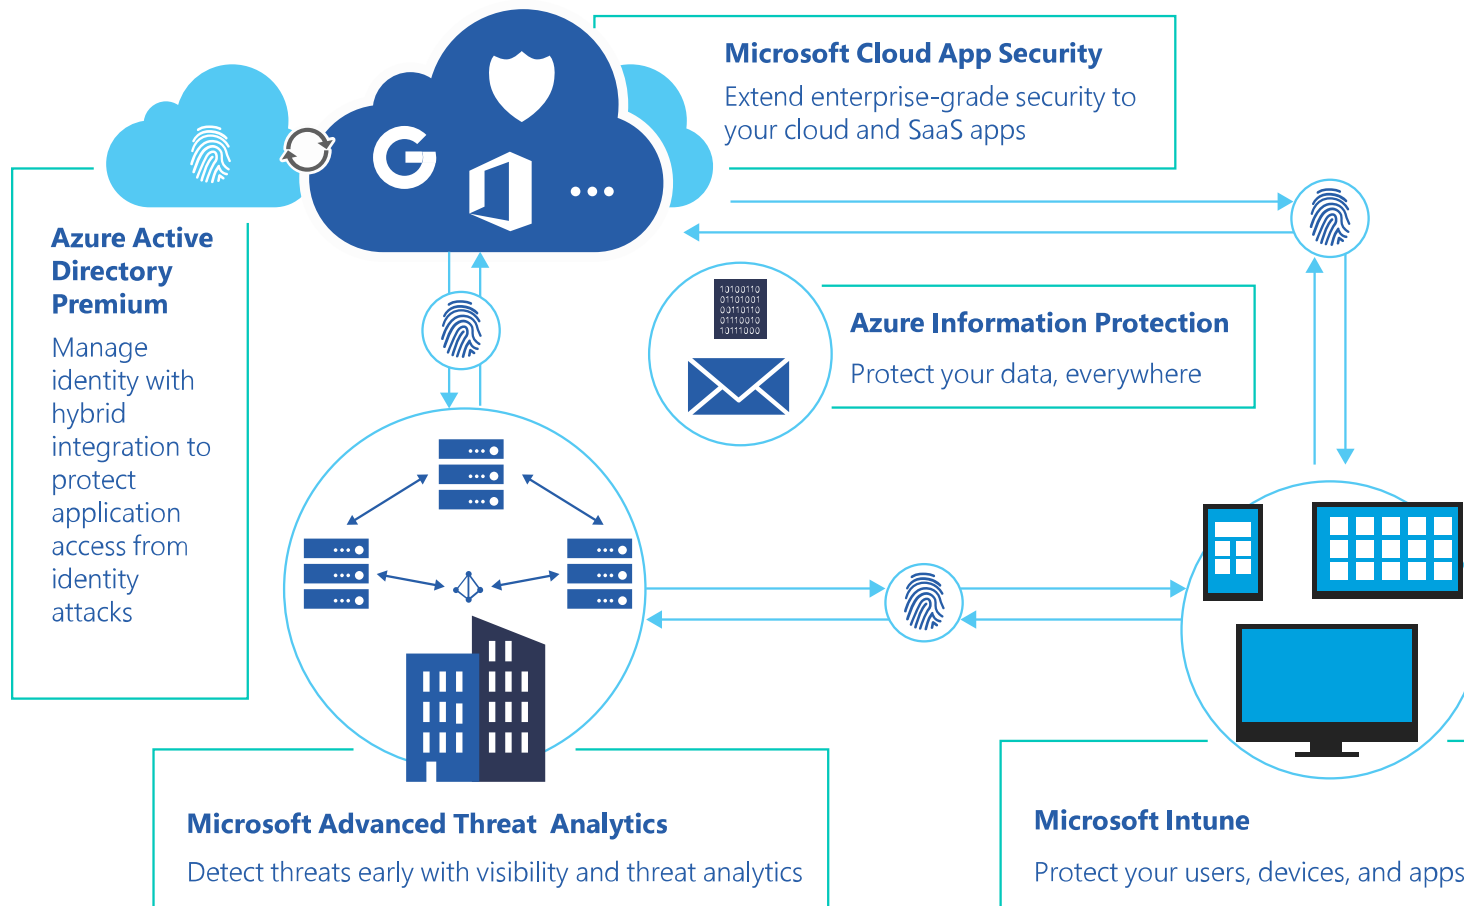

MICROSOFT MOBILITY MANAGEMENT

The enterprise mobility solution designed for a mobile-first, cloud first world.

Microsoft's Enterprise Mobility + Security solution from Cased Dimensions provides a holistic framework to protect your corporate assets whether they're on-premises, on your mobile devices, or in the cloud.